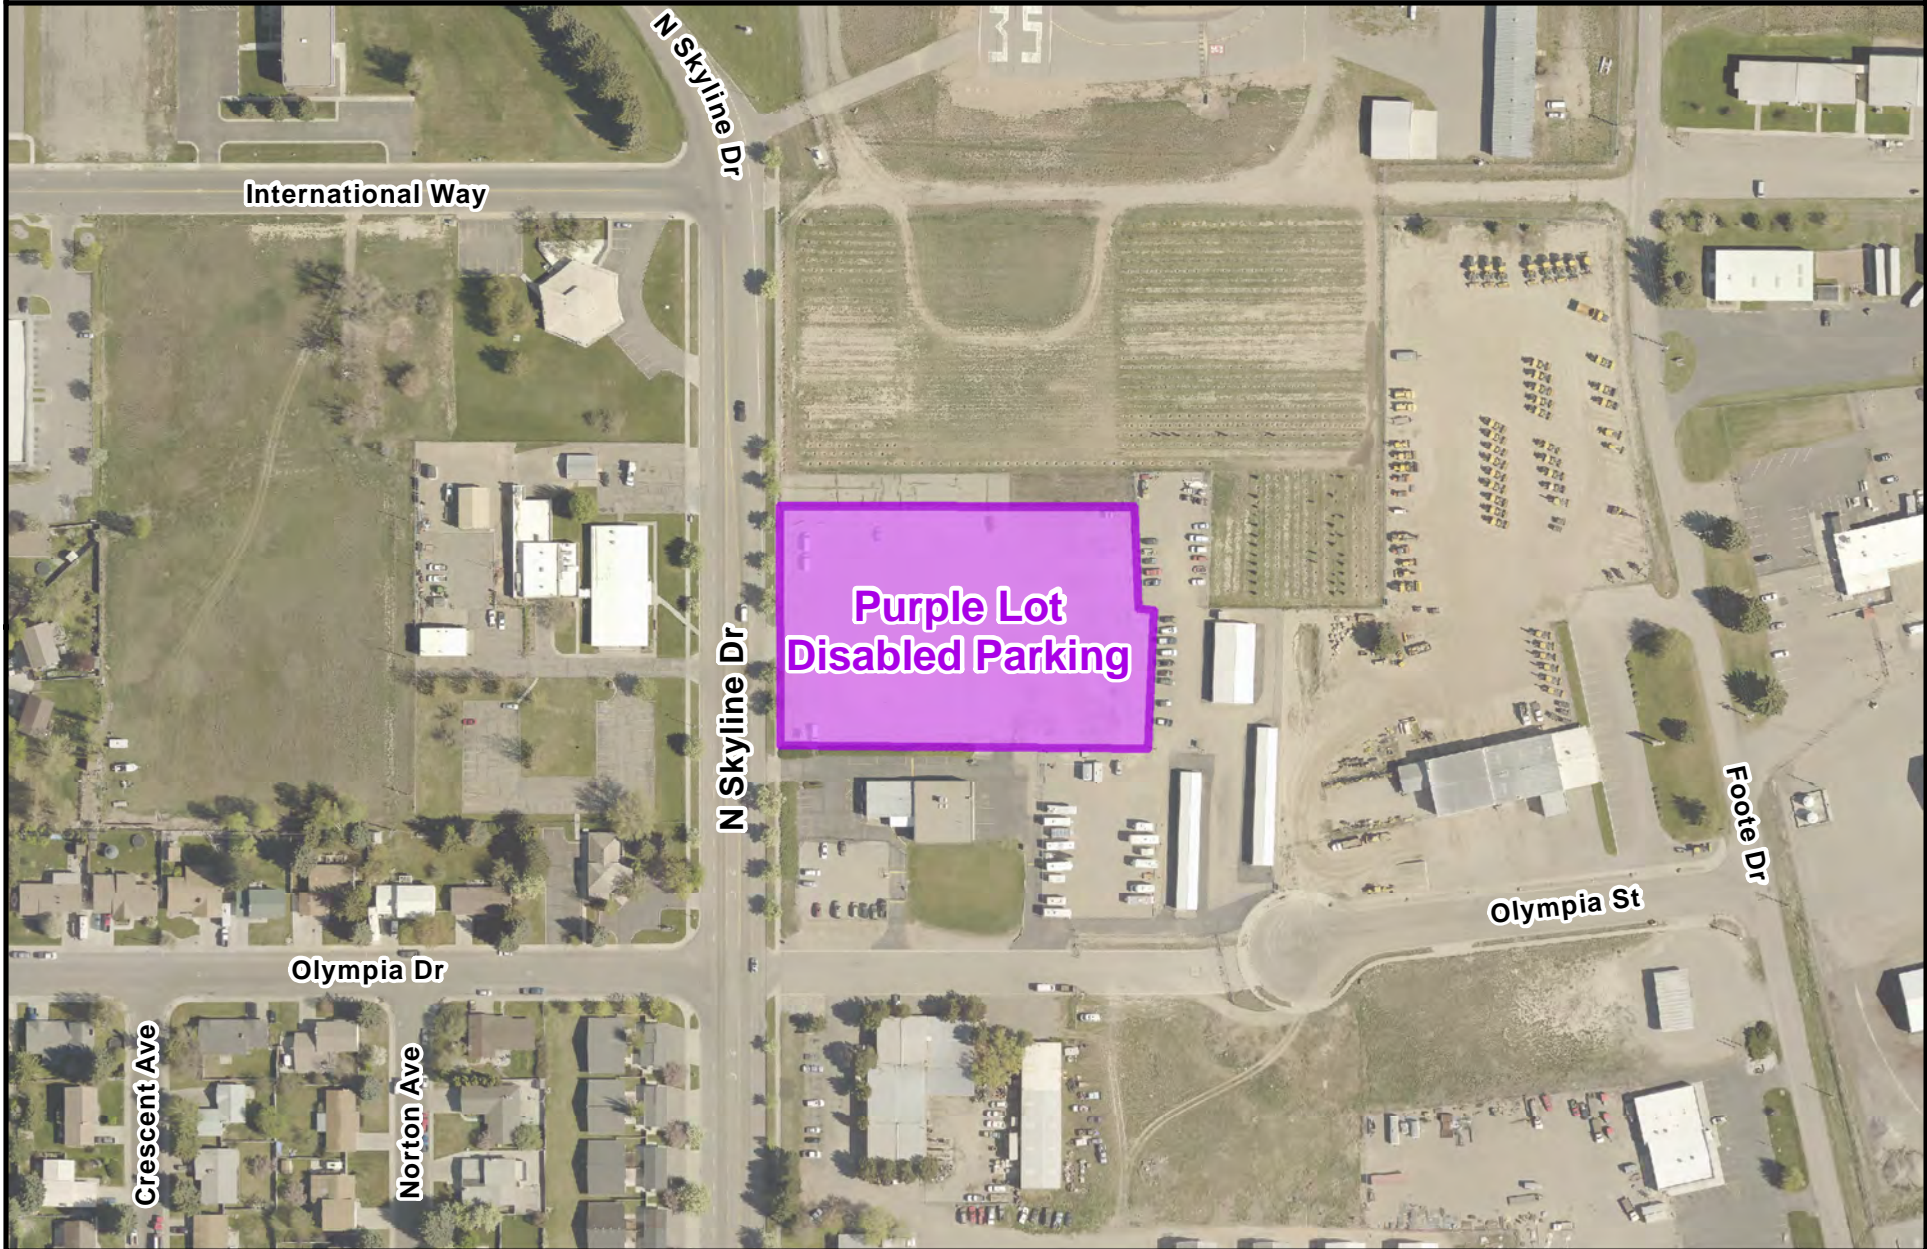

July 12, 2017

Idaho Falls Regional Airport 2017 Blue Angels Air Show Purple Lot Parking

1" = 200 feet

Purple Lot
Disabled Parking