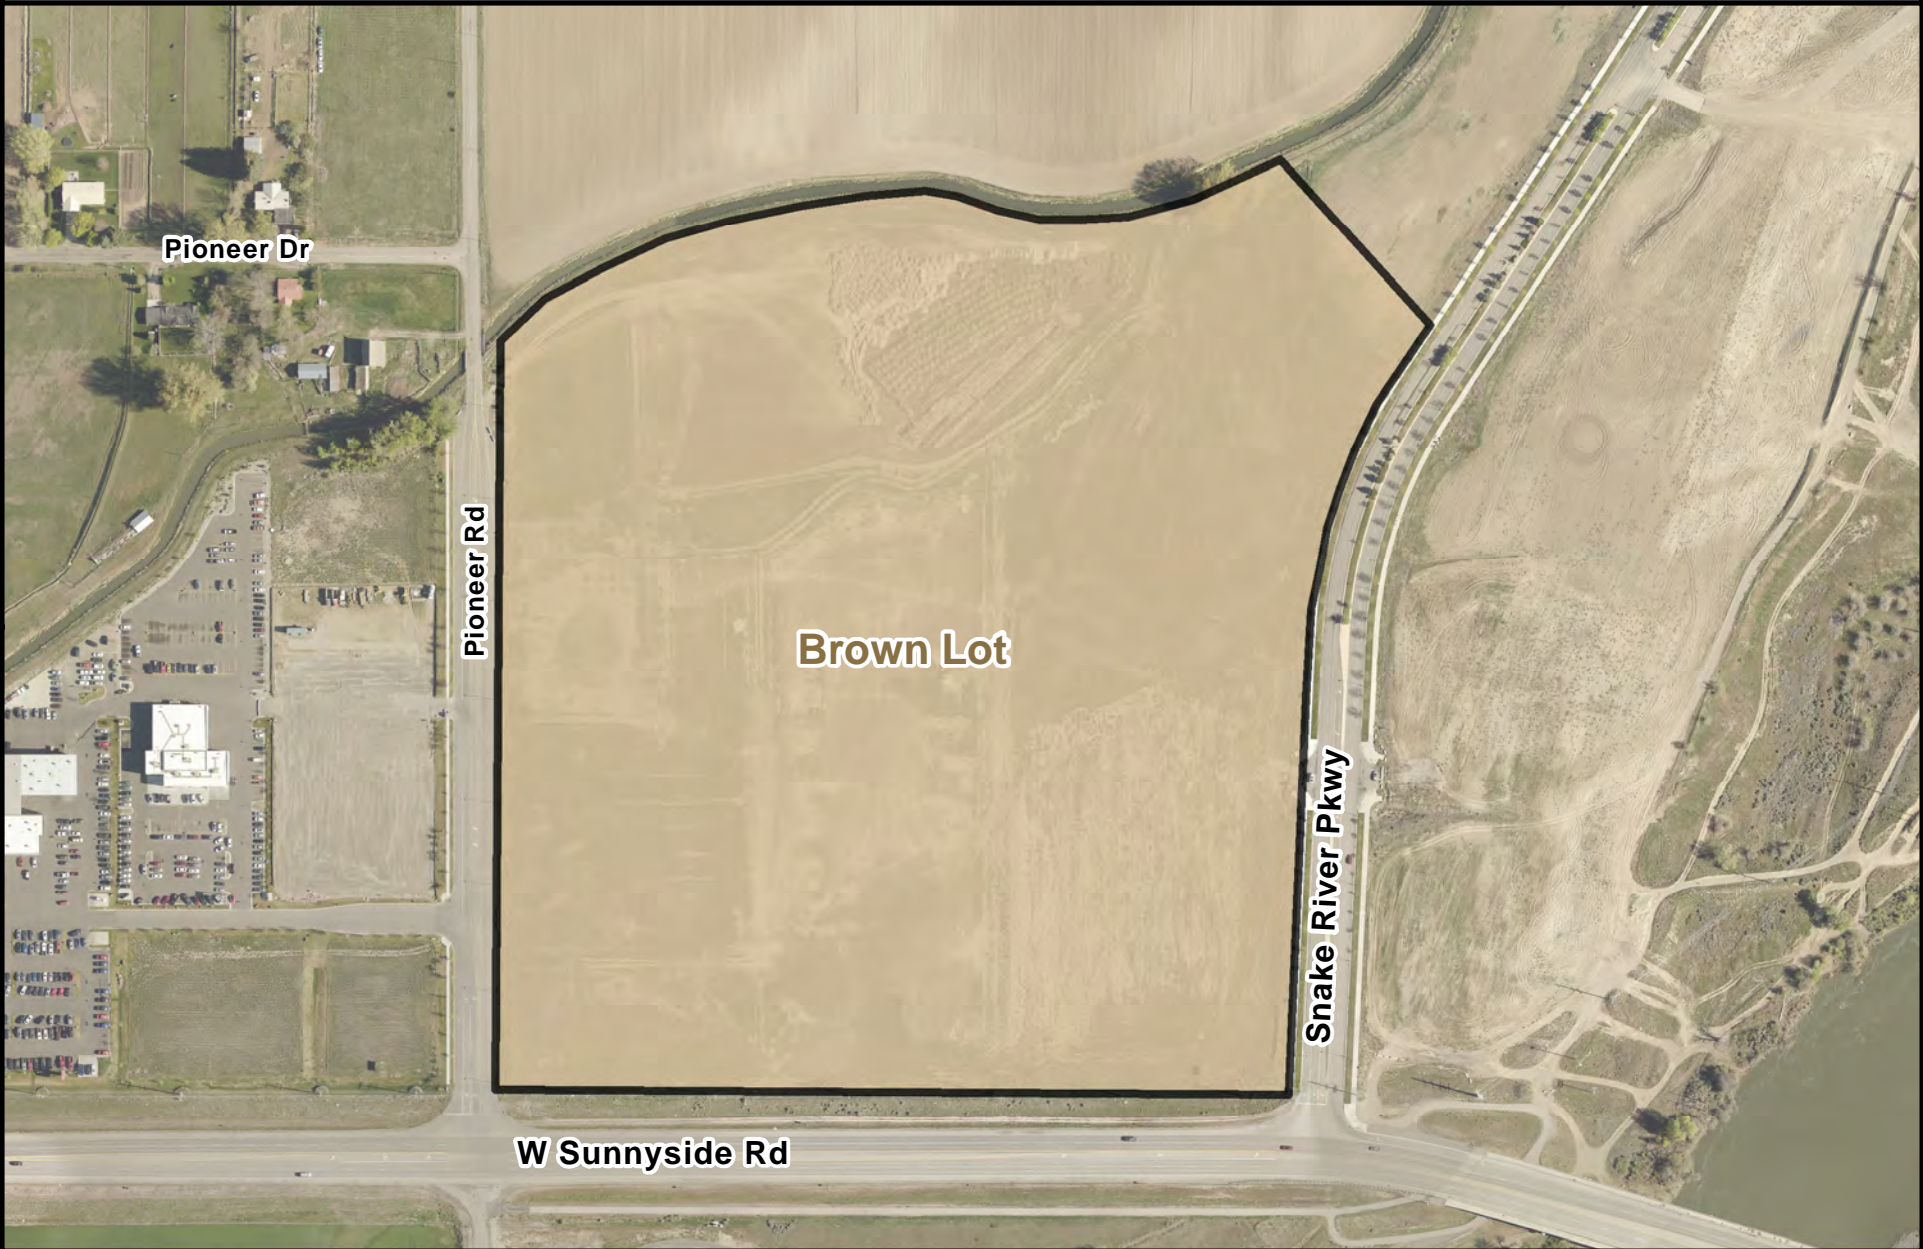

# Idaho Falls Regional Airport 2017 Blue Angels Air Show Brown Lot Parking

1" = 300 feet

Pioneer Dr

Pioneer Rd

Brown Lot

Snake River Pkwy

W Sunnyside Rd